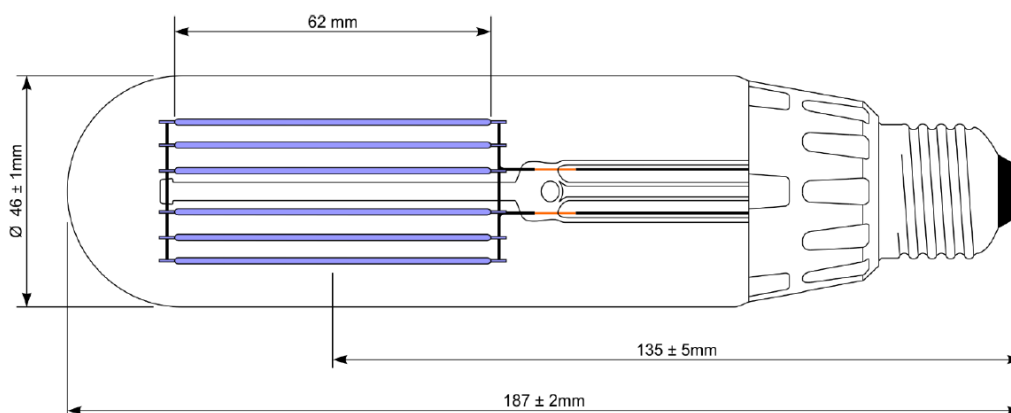

Technical Sheet

SYLTRAP by Sylvania

LED5WE27AS

Sylvania LED lamps LED5WE27AS emit very high UV radiation with a peak at 370nm.

The sensitivity of the eye of flying insects is usually at this wavelength.

PRODUCT FEATURES

Lamp Power (W)	5,00
Product Voltage (V)	230,00
Intensity (A)	0,045
Life span over or equal (h)	16 000
Operating temperature range (°C)	-40°C - 45°C
Type	LED
Cap/Base	E27

PHYSICAL DATA

BRC SAS 21 Rue des Coteaux
de Grandlieu - 44830 Bouaye FRANCE
Tel.: 33. (0)2.40.34.57.24

www.brc-sas.com / dircom@brc-sas.com

N° TVA FR833494488049

Siret : 349 488 049 - APE : 2790 Z